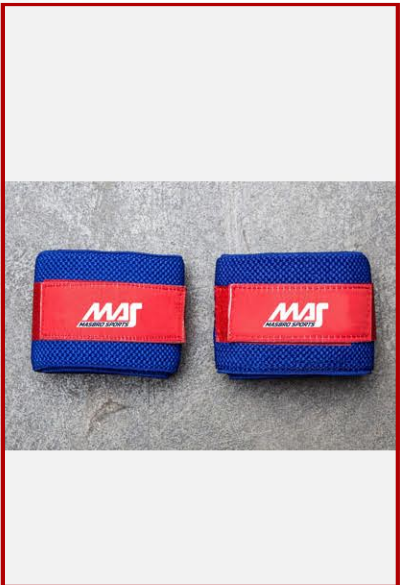

Size Available
Available in all sizes

Code : MS-1202

Detail
The Masbro Sports Range of bodybuilding tank top are designed to compliment the hard work and dedication, While maximising all aspects of your physique.

Size Available
Available in all sizes

Code : MS-1203

Detail
The Masbro Sports Range of bodybuilding tank top are designed to compliment the hard work and dedication, While maximising all aspects of your physique.

Size Available
Available in all sizes

Code : MS-1204

Detail
The Masbro Sports Range of bodybuilding tank top are designed to compliment the hard work and dedication, While maximising all aspects of your physique.

Size Available
Available in all sizes

Code : MS-1301

Detail
The Masbro Sports Range of bodybuilding tank top are designed to compliment the hard work and dedication, While maximising all aspects of your physique.