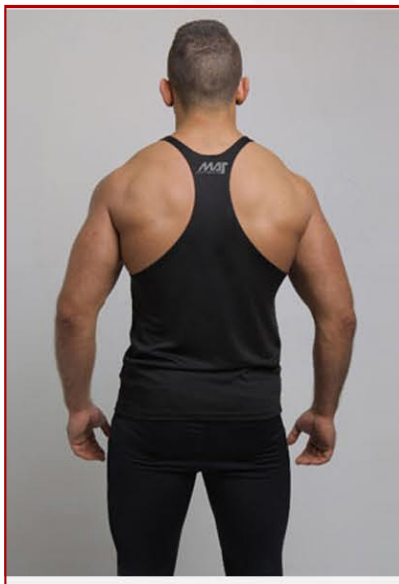

Code : MS-703

Detail
The Masbro Sports Range of bodybuilding tank top are designed to compliment the hard work and dedication, While maximising all aspects of your physique.

Size Available
Available in all sizes

Code : MS-704

Detail
The Masbro Sports Range of bodybuilding tank top are designed to compliment the hard work and dedication, While maximising all aspects of your physique.

Size Available
Available in all sizes