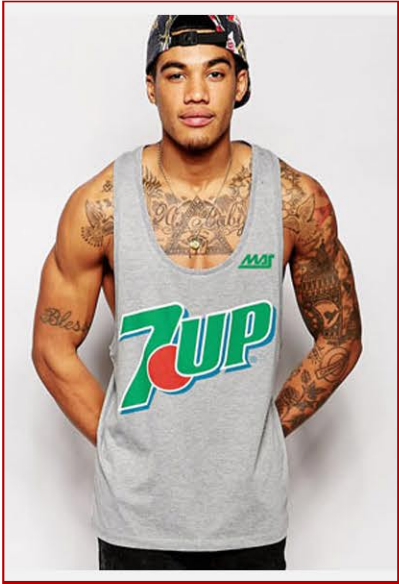

Code : MS-701

Detail
The Masbro Sports Range of bodybuilding tank top are designed to compliment the hard work and dedication, While maximising all aspects of your physique.

Size Available
Available in all sizes

Code : MS-702

Detail
The Masbro Sports Range of bodybuilding tank top are designed to compliment the hard work and dedication, While maximising all aspects of your physique.

Size Available
Available in all sizes

Code : MS-703

Detail
The Masbro Sports Range of bodybuilding tank top are designed to compliment the hard work and dedication, While maximising all aspects of your physique.

Size Available
Available in all sizes

Code : MS-704

Detail
The Masbro Sports Range of bodybuilding tank top are designed to compliment the hard work and dedication, While maximising all aspects of your physique.

Size Available
Available in all sizes