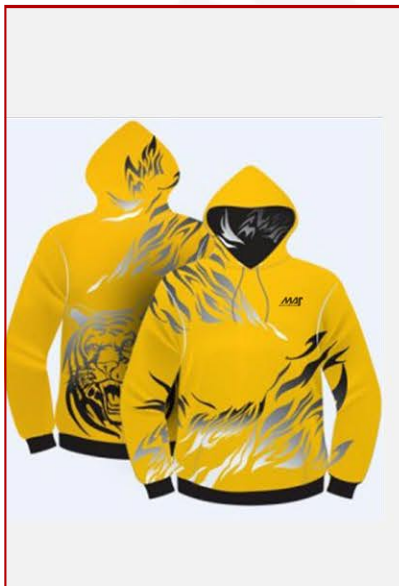

Code : MS-2203

Detail
The Masbro Sports Range of bodybuilding tank top are designed to compliment the hard work and dedication, While maximising all aspects of your physique.

Size Available
Available in all sizes