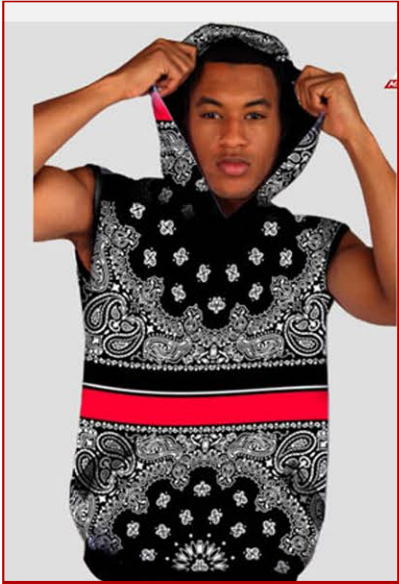

Code : MS-2201

Detail
The Masbro Sports Range of bodybuilding tank top are designed to compliment the hard work and dedication, While maximising all aspects of your physique.

Size Available
Available in all sizes